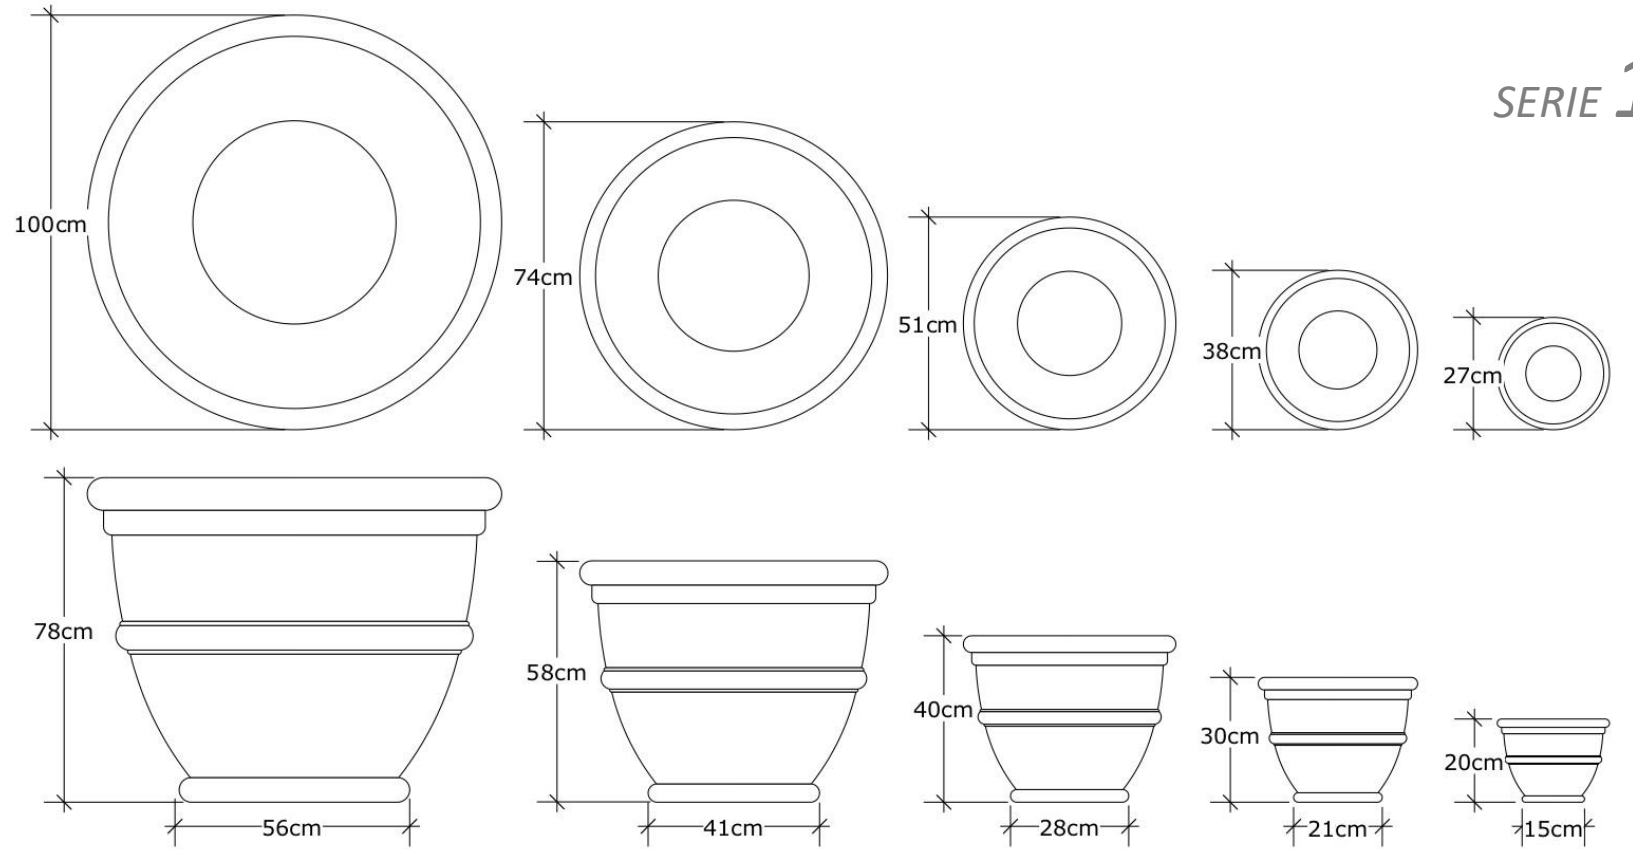

POT-01.2

POT-01.3

POT-01.4

POT-01.5

SERIE 1

POT-01.1