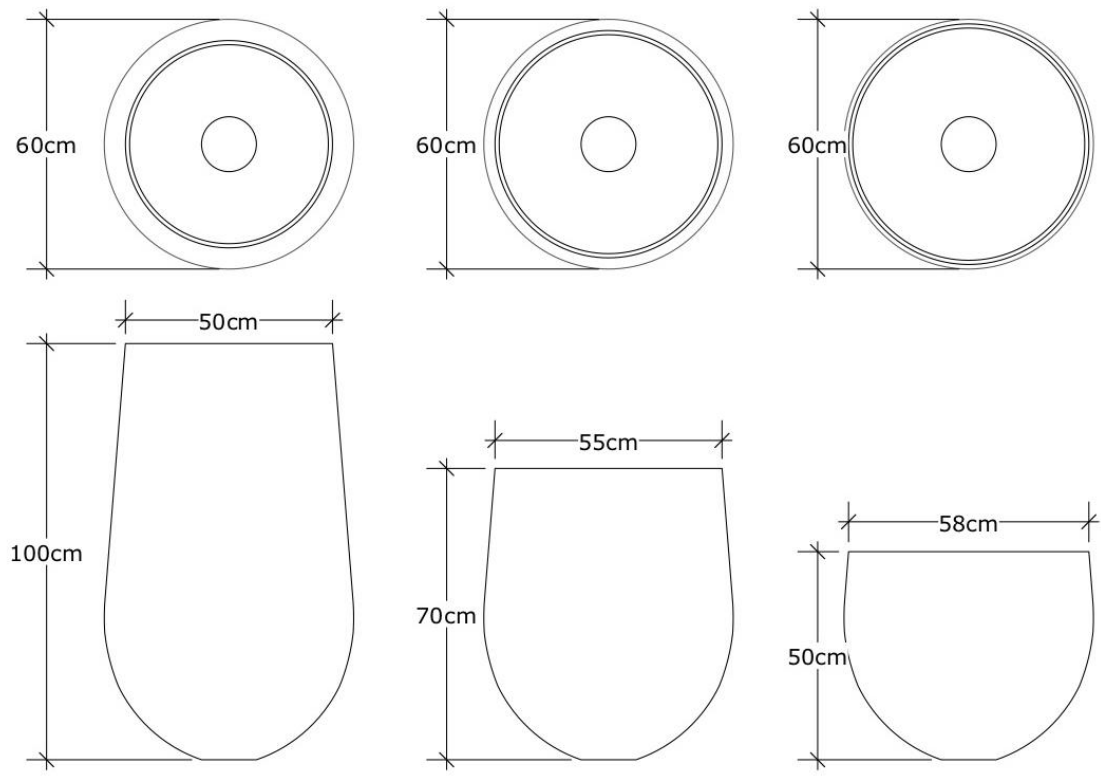

SERIE 11

POT-11.1

POT-11.2

Modelo	Dimensiones	Concreto	Resina
POT-11.1	81cm H x 74cm Ø	NO	¢240,600.00
POT-11.2	50cm H x 47cm Ø	¢75,400.00	¢127,200.00

PÁRAMO
 PLANTAS

SERIE 12

POT-12.1

POT-12.2

POT-12.3

POT-12.4

Modelo	Dimensiones	Concreto	Resina
POT-12.1	56cm H x 90cm Ø	NO	€279,400.00
POT-12.2	30cm H x 80cm Ø	€99,900.00	€167,900.00
POT-12.3	22cm H x 52cm Ø	€35,800.00	€78,400.00
POT-12.4	22cm H x 42cm Ø	€33,300.00	€71,500.00
POT-12.5	90cm H x 140cm Ø	NO	€578,000.00

POT-13.1

POT-13.2

POT-13.3

Modelo	Dimensiones	Concreto	Resina
POT-13.1	90cm H x 50cm Ø	NO	₺186,000.00
POT-13.2	75cm H x 50cm Ø	₺87,600.00	₺135,600.00
POT-13.3	55cm H x 49cm Ø	₺70,200.00	₺116,900.00

POT-14.1

POT-14.2

POT-14.3

Modelo	Dimensiones	Concreto	Resina
POT-14.1	100cm H x 60cm Ø	NO	¢219,300.00
POT-14.2	70cm H x 60cm Ø	NO	¢182,700.00
POT-14.3	50cm H x 60cm Ø	NO	¢149,100.00

POT-15.1

POT-15.2

Modelo	Dimensiones	Concreto	Resina
POT-15.1	60cm H x 72cm Ø	NO	¢214,300.00
POT-15.2	44cm H x 53cm Ø	NO	¢124,800.00