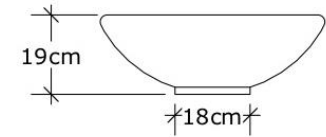

POT-01.4

POT-01.5

Modelo	Dimensiones	Concreto	Resina
POT-01.1	78cm H x 100cm Ø	NO	€321,300.00
POT-01.2	58cm H x 74cm Ø	€104,300.00	€197,600.00
POT-01.3	40cm H x 51cm Ø	€60,100.00	€109,900.00
POT-01.4	30cm H x 38cm Ø	€33,900.00	€72,500.00
POT-01.5	20cm H x 27cm Ø	€21,200.00	€58,200.00

POT-02.1

POT-02.2

POT-02.3

Modelo	Dimensiones	Concreto	Resina
POT-02.1	50cm H x 90cm Ø	NO	¢224,500.00
POT-02.2	35cm H x 72cm Ø	¢73,500.00	¢145,400.00
POT-02.3	19cm H x 54cm Ø	¢35,300.00	¢80,200.00

Modelo	Dimensiones	Concreto	Resina
POT-03.1	75cm H x 41cm W	NO	¢138,900.00
POT-03.2	50cm H x 40cm W	¢58,600.00	¢134,800.00
POT-03.3	40cm H x 39cm W	¢51,000.00	¢104,200.00
POT-03.4	35cm Hx100cm Lx35cm W	NO	¢140,900.00
POT-03.5	95cm H x 50cm W	NO	¢211,300.00

PÁRAMO
 PLANTAS

SERIE 4

Modelo	Dimensiones	Concreto	Resina
POT-04.1	89cm H x 130cm Ø	NO	¢458,100.00
POT-04.2	60cm H x 92cm Ø	¢113,500.00	¢256,300.00
POT-04.3	40cm H x 62cm Ø	¢61,600.00	¢137,100.00
POT-04.4	90cm H x 50cm Ø	NO	¢216,600.00

POT-06.1

POT-06.2

POT-06.3

POT-06.4

Modelo	Dimensiones	Concreto	Resina
POT-06.1	83cm H x 83cm W	¢176,600.00	¢391,900.00
POT-06.2	83cm H x 55cm W	¢122,600.00	¢246,000.00
POT-06.3	40cm H x 40cm Ø	¢49,000.00	¢101,100.00
POT-06.4	70cm H x 70cm Ø	¢127,900.00	¢274,200.00