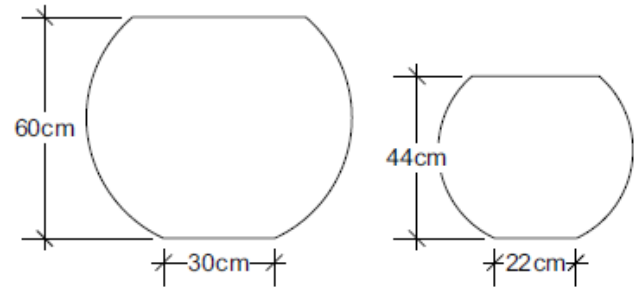

SERIE 11

POT-11.1

POT-11.2

Modelo	Dimensiones	Concreto	Resina
POT-11.1	81cm H x 74cm Ø	NO	¢240,600.00
POT-11.2	50cm H x 47cm Ø	¢75,400.00	¢127,200.00

PÁRAMO
 PLANTAS

SERIE 12

POT-12.1

POT-12.2

POT-12.3

POT-12.4

Modelo	Dimensiones	Concreto	Resina
POT-12.1	56cm H x 90cm Ø	NO	€279,400.00
POT-12.2	30cm H x 80cm Ø	€99,900.00	€167,900.00
POT-12.3	22cm H x 52cm Ø	€35,800.00	€78,400.00
POT-12.4	22cm H x 42cm Ø	€33,300.00	€71,500.00
POT-12.5	90cm H x 140cm Ø	NO	€578,000.00

POT-13.1

POT-13.2

POT-13.3

Modelo	Dimensiones	Concreto	Resina
POT-13.1	90cm H x 50cm Ø	NO	₺186,000.00
POT-13.2	75cm H x 50cm Ø	₺87,600.00	₺135,600.00
POT-13.3	55cm H x 49cm Ø	₺70,200.00	₺116,900.00

POT-14.1

POT-14.2

POT-14.3

Modelo	Dimensiones	Concreto	Resina
POT-14.1	100cm H x 60cm Ø	NO	¢219,300.00
POT-14.2	70cm H x 60cm Ø	NO	¢182,700.00
POT-14.3	50cm H x 60cm Ø	NO	¢149,100.00

POT-15.1

POT-15.2

Modelo	Dimensiones	Concreto	Resina
POT-15.1	60cm H x 72cm Ø	NO	¢214,300.00
POT-15.2	44cm H x 53cm Ø	NO	¢124,800.00