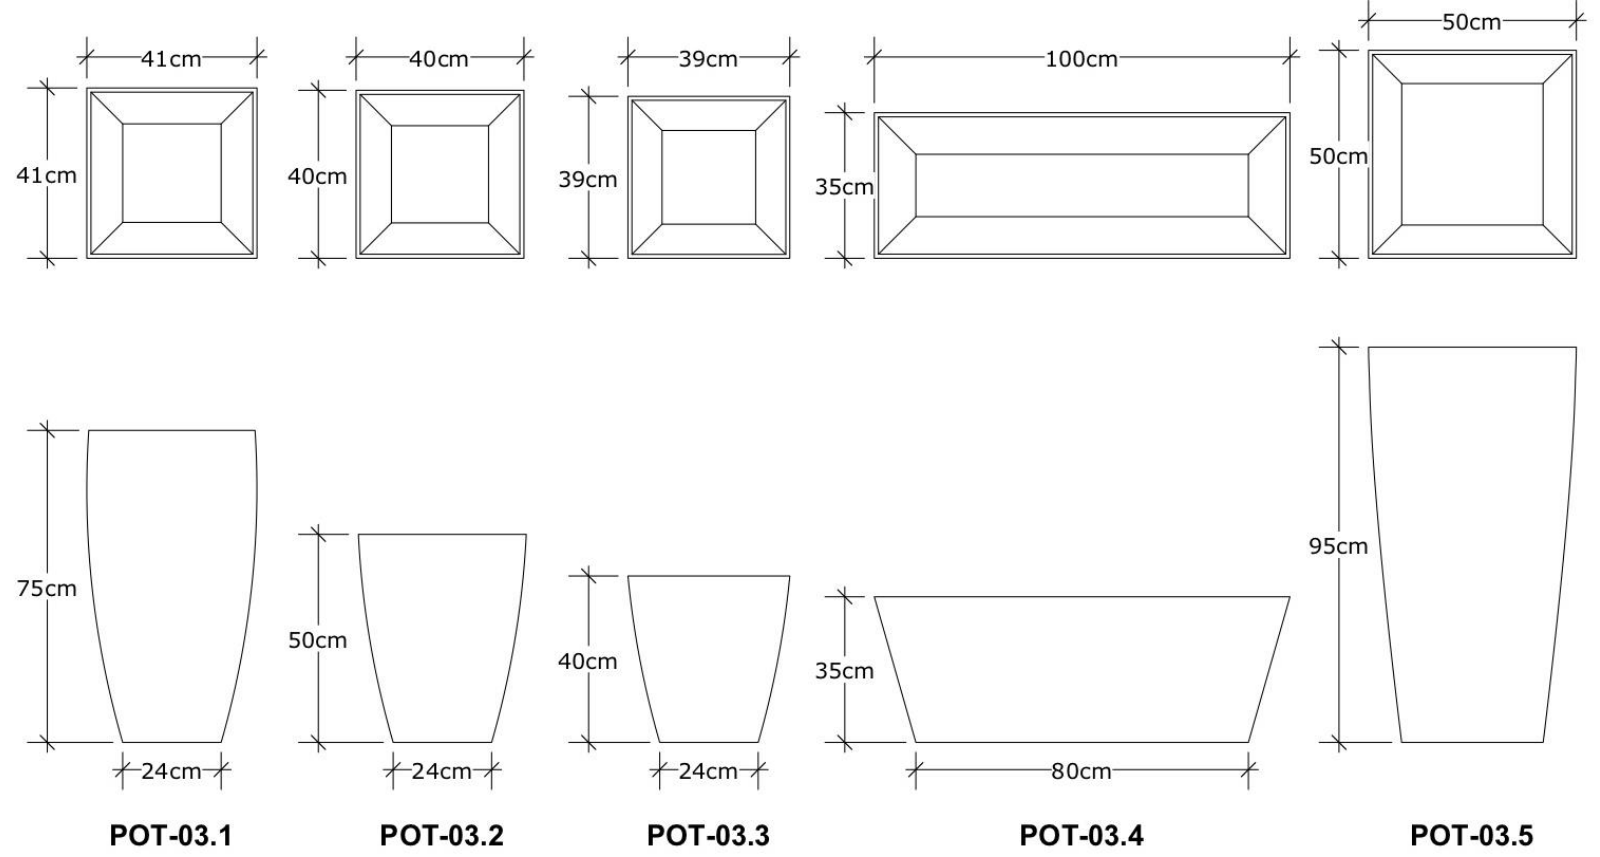

POT-01.4

POT-01.5

Modelo	Dimensiones	Concreto	Resina
POT-01.1	78cm H x 100cm Ø	NO	€321,300.00
POT-01.2	58cm H x 74cm Ø	€104,300.00	€197,600.00
POT-01.3	40cm H x 51cm Ø	€60,100.00	€109,900.00
POT-01.4	30cm H x 38cm Ø	€33,900.00	€72,500.00
POT-01.5	20cm H x 27cm Ø	€21,200.00	€58,200.00

POT-02.1

POT-02.2

POT-02.3

Modelo	Dimensiones	Concreto	Resina
POT-02.1	50cm H x 90cm Ø	NO	¢224,500.00
POT-02.2	35cm H x 72cm Ø	¢73,500.00	¢145,400.00
POT-02.3	19cm H x 54cm Ø	¢35,300.00	¢80,200.00

Modelo	Dimensiones	Concreto	Resina
POT-03.1	75cm H x 41cm W	NO	¢138,900.00
POT-03.2	50cm H x 40cm W	¢58,600.00	¢134,800.00
POT-03.3	40cm H x 39cm W	¢51,000.00	¢104,200.00
POT-03.4	35cm Hx100cm Lx35cm W	NO	¢140,900.00
POT-03.5	95cm H x 50cm W	NO	¢211,300.00

POT-05.1

POT-05.2

POT-05.3

Modelo	Dimensiones	Concreto	Resina
POT-05.1	90cm H x 35cm Ø	¢82,800.00	¢149,800.00
POT-05.2	70cm H x 33cm Ø	¢64,900.00	¢128,600.00
POT-05.3	50cm H x 31cm Ø	¢51,300.00	¢102,800.00

POT-06.1

POT-06.2

POT-06.3

POT-06.4

Modelo	Dimensiones	Concreto	Resina
POT-06.1	83cm H x 83cm W	¢176,600.00	¢391,900.00
POT-06.2	83cm H x 55cm W	¢122,600.00	¢246,000.00
POT-06.3	40cm H x 40cm Ø	¢49,000.00	¢101,100.00
POT-06.4	70cm H x 70cm Ø	¢127,900.00	¢274,200.00