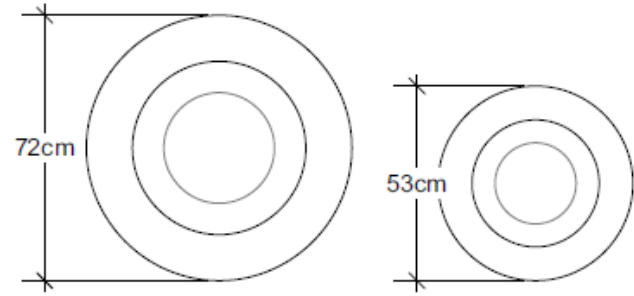

PÁRAMO
PLANTAS

SERIE 10

POT-10.1

POT-10.2

POT-10.3

POT-10.4

Modelo	Dimensiones	Concreto	Resina
POT-10.1	70cm Hx80cm Lx35cm W	NO	¢242,000.00
POT-10.2	40cm Hx80cm Lx35cm W	¢98,500.00	¢213,900.00
POT-10.3	25cm Hx60cm Lx25cm W	¢38,000.00	¢107,000.00
POT-10.4	50cm H x 40cm W	¢67,700.00	¢126,000.00

POT-12.3

POT-12.4

Modelo	Dimensiones	Concreto	Resina
POT-12.1	56cm H x 90cm Ø	NO	€279,400.00
POT-12.2	30cm H x 80cm Ø	€99,900.00	€167,900.00
POT-12.3	22cm H x 52cm Ø	€35,800.00	€78,400.00
POT-12.4	22cm H x 42cm Ø	€33,300.00	€71,500.00
POT-12.5	90cm H x 140cm Ø	NO	€578,000.00

POT-13.1

POT-13.2

POT-13.3

Modelo	Dimensiones	Concreto	Resina
POT-13.1	90cm H x 50cm Ø	NO	₺186,000.00
POT-13.2	75cm H x 50cm Ø	₺87,600.00	₺135,600.00
POT-13.3	55cm H x 49cm Ø	₺70,200.00	₺116,900.00

POT-14.1

POT-14.2

POT-14.3

Modelo	Dimensiones	Concreto	Resina
POT-14.1	100cm H x 60cm Ø	NO	¢219,300.00
POT-14.2	70cm H x 60cm Ø	NO	¢182,700.00
POT-14.3	50cm H x 60cm Ø	NO	¢149,100.00

POT-15.1

POT-15.2

Modelo	Dimensiones	Concreto	Resina
POT-15.1	60cm H x 72cm Ø	NO	¢214,300.00
POT-15.2	44cm H x 53cm Ø	NO	¢124,800.00