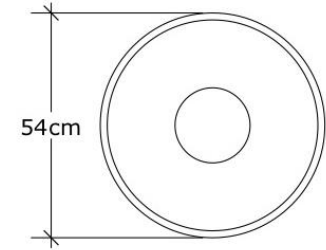

POT-01.4

POT-01.5

Modelo	Dimensiones	Concreto	Resina
POT-01.1	78cm H x 100cm Ø	NO	€321,300.00
POT-01.2	58cm H x 74cm Ø	€104,300.00	€197,600.00
POT-01.3	40cm H x 51cm Ø	€60,100.00	€109,900.00
POT-01.4	30cm H x 38cm Ø	€33,900.00	€72,500.00
POT-01.5	20cm H x 27cm Ø	€21,200.00	€58,200.00

POT-02.1

POT-02.2

POT-02.3

Modelo	Dimensiones	Concreto	Resina
POT-02.1	50cm H x 90cm Ø	NO	¢224,500.00
POT-02.2	35cm H x 72cm Ø	¢73,500.00	¢145,400.00
POT-02.3	19cm H x 54cm Ø	¢35,300.00	¢80,200.00

Modelo	Dimensiones	Concreto	Resina
POT-03.1	75cm H x 41cm W	NO	¢138,900.00
POT-03.2	50cm H x 40cm W	¢58,600.00	¢134,800.00
POT-03.3	40cm H x 39cm W	¢51,000.00	¢104,200.00
POT-03.4	35cm Hx100cm Lx35cm W	NO	¢140,900.00
POT-03.5	95cm H x 50cm W	NO	¢211,300.00

POT-05.1

POT-05.2

POT-05.3

Modelo	Dimensiones	Concreto	Resina
POT-05.1	90cm H x 35cm Ø	¢82,800.00	¢149,800.00
POT-05.2	70cm H x 33cm Ø	¢64,900.00	¢128,600.00
POT-05.3	50cm H x 31cm Ø	¢51,300.00	¢102,800.00

POT-06.1

POT-06.2

POT-06.3

POT-06.4

Modelo	Dimensiones	Concreto	Resina
POT-06.1	83cm H x 83cm W	¢176,600.00	¢391,900.00
POT-06.2	83cm H x 55cm W	¢122,600.00	¢246,000.00
POT-06.3	40cm H x 40cm Ø	¢49,000.00	¢101,100.00
POT-06.4	70cm H x 70cm Ø	¢127,900.00	¢274,200.00