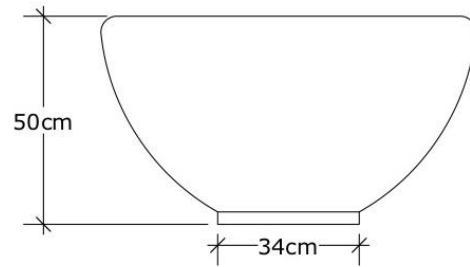

POT-01.4

POT-01.5

Modelo	Dimensiones	Concreto	Resina
POT-01.1	78cm H x 100cm Ø	NO	€321,300.00
POT-01.2	58cm H x 74cm Ø	€104,300.00	€197,600.00
POT-01.3	40cm H x 51cm Ø	€60,100.00	€109,900.00
POT-01.4	30cm H x 38cm Ø	€33,900.00	€72,500.00
POT-01.5	20cm H x 27cm Ø	€21,200.00	€58,200.00

POT-02.1

POT-02.2

POT-02.3

Modelo	Dimensiones	Concreto	Resina
POT-02.1	50cm H x 90cm Ø	NO	¢224,500.00
POT-02.2	35cm H x 72cm Ø	¢73,500.00	¢145,400.00
POT-02.3	19cm H x 54cm Ø	¢35,300.00	¢80,200.00

Modelo	Dimensiones	Concreto	Resina
POT-03.1	75cm H x 41cm W	NO	¢138,900.00
POT-03.2	50cm H x 40cm W	¢58,600.00	¢134,800.00
POT-03.3	40cm H x 39cm W	¢51,000.00	¢104,200.00
POT-03.4	35cm Hx100cm Lx35cm W	NO	¢140,900.00
POT-03.5	95cm H x 50cm W	NO	¢211,300.00

POT-05.1

POT-05.2

POT-05.3

Modelo	Dimensiones	Concreto	Resina
POT-05.1	90cm H x 35cm Ø	¢82,800.00	¢149,800.00
POT-05.2	70cm H x 33cm Ø	¢64,900.00	¢128,600.00
POT-05.3	50cm H x 31cm Ø	¢51,300.00	¢102,800.00

POT-06.1

POT-06.2

POT-06.3

POT-06.4

Modelo	Dimensiones	Concreto	Resina
POT-06.1	83cm H x 83cm W	¢176,600.00	¢391,900.00
POT-06.2	83cm H x 55cm W	¢122,600.00	¢246,000.00
POT-06.3	40cm H x 40cm Ø	¢49,000.00	¢101,100.00
POT-06.4	70cm H x 70cm Ø	¢127,900.00	¢274,200.00