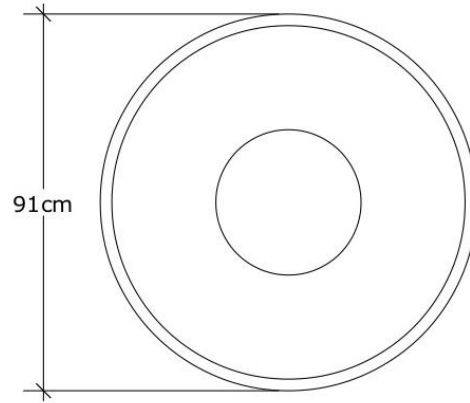

POT-01.4

POT-01.5

Modelo	Dimensiones	Concreto	Resina
POT-01.1	78cm H x 100cm Ø	NO	€321,300.00
POT-01.2	58cm H x 74cm Ø	€104,300.00	€197,600.00
POT-01.3	40cm H x 51cm Ø	€60,100.00	€109,900.00
POT-01.4	30cm H x 38cm Ø	€33,900.00	€72,500.00
POT-01.5	20cm H x 27cm Ø	€21,200.00	€58,200.00

POT-02.1

POT-02.2

POT-02.3

Modelo	Dimensiones	Concreto	Resina
POT-02.1	50cm H x 90cm Ø	NO	¢224,500.00
POT-02.2	35cm H x 72cm Ø	¢73,500.00	¢145,400.00
POT-02.3	19cm H x 54cm Ø	¢35,300.00	¢80,200.00

Modelo	Dimensiones	Concreto	Resina
POT-03.1	75cm H x 41cm W	NO	¢138,900.00
POT-03.2	50cm H x 40cm W	¢58,600.00	¢134,800.00
POT-03.3	40cm H x 39cm W	¢51,000.00	¢104,200.00
POT-03.4	35cm Hx100cm Lx35cm W	NO	¢140,900.00
POT-03.5	95cm H x 50cm W	NO	¢211,300.00

POT-05.1

POT-05.2

POT-05.3

Modelo	Dimensiones	Concreto	Resina
POT-05.1	90cm H x 35cm Ø	¢82,800.00	¢149,800.00
POT-05.2	70cm H x 33cm Ø	¢64,900.00	¢128,600.00
POT-05.3	50cm H x 31cm Ø	¢51,300.00	¢102,800.00

POT-06.1

POT-06.2

POT-06.3

POT-06.4

Modelo	Dimensiones	Concreto	Resina
POT-06.1	83cm H x 83cm W	¢176,600.00	¢391,900.00
POT-06.2	83cm H x 55cm W	¢122,600.00	¢246,000.00
POT-06.3	40cm H x 40cm Ø	¢49,000.00	¢101,100.00
POT-06.4	70cm H x 70cm Ø	¢127,900.00	¢274,200.00