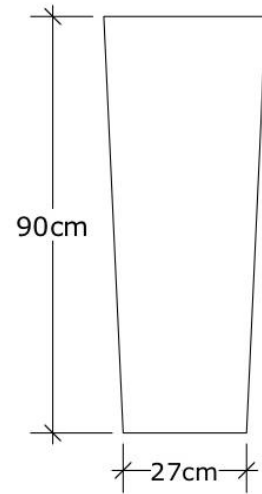

POT-01.4

POT-01.5

Modelo	Dimensiones	Concreto	Resina
POT-01.1	78cm H x 100cm Ø	NO	€321,300.00
POT-01.2	58cm H x 74cm Ø	€104,300.00	€197,600.00
POT-01.3	40cm H x 51cm Ø	€60,100.00	€109,900.00
POT-01.4	30cm H x 38cm Ø	€33,900.00	€72,500.00
POT-01.5	20cm H x 27cm Ø	€21,200.00	€58,200.00

POT-02.1

POT-02.2

POT-02.3

Modelo	Dimensiones	Concreto	Resina
POT-02.1	50cm H x 90cm Ø	NO	¢224,500.00
POT-02.2	35cm H x 72cm Ø	¢73,500.00	¢145,400.00
POT-02.3	19cm H x 54cm Ø	¢35,300.00	¢80,200.00

Modelo	Dimensiones	Concreto	Resina
POT-03.1	75cm H x 41cm W	NO	¢138,900.00
POT-03.2	50cm H x 40cm W	¢58,600.00	¢134,800.00
POT-03.3	40cm H x 39cm W	¢51,000.00	¢104,200.00
POT-03.4	35cm Hx100cm Lx35cm W	NO	¢140,900.00
POT-03.5	95cm H x 50cm W	NO	¢211,300.00

PÁRAMO
 PLANTAS

SERIE 4

Modelo	Dimensiones	Concreto	Resina
POT-04.1	89cm H x 130cm Ø	NO	¢458,100.00
POT-04.2	60cm H x 92cm Ø	¢113,500.00	¢256,300.00
POT-04.3	40cm H x 62cm Ø	¢61,600.00	¢137,100.00
POT-04.4	90cm H x 50cm Ø	NO	¢216,600.00

POT-06.1

POT-06.2

POT-06.3

POT-06.4

Modelo	Dimensiones	Concreto	Resina
POT-06.1	83cm H x 83cm W	¢176,600.00	¢391,900.00
POT-06.2	83cm H x 55cm W	¢122,600.00	¢246,000.00
POT-06.3	40cm H x 40cm Ø	¢49,000.00	¢101,100.00
POT-06.4	70cm H x 70cm Ø	¢127,900.00	¢274,200.00