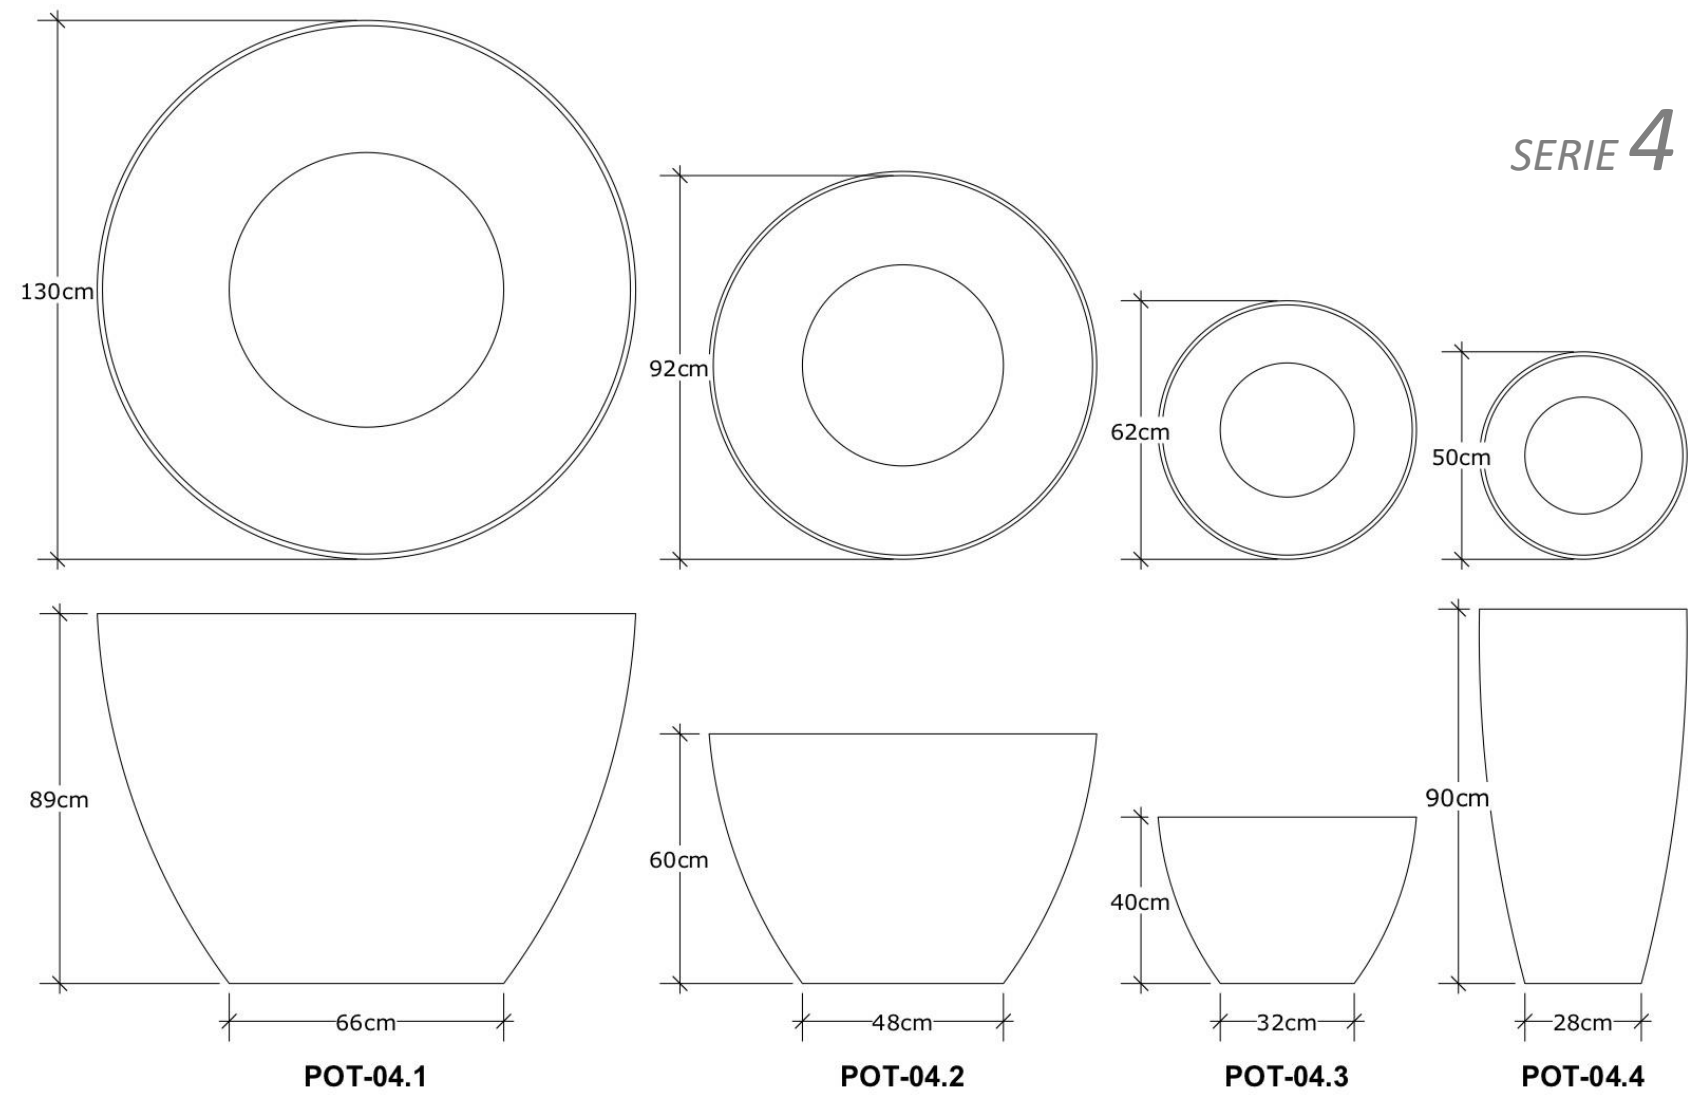

Modelo	Dimensiones	Concreto	Resina
POT-04.1	89cm H x 130cm Ø	NO	¢458,100.00
POT-04.2	60cm H x 92cm Ø	¢113,500.00	¢256,300.00
POT-04.3	40cm H x 62cm Ø	¢61,600.00	¢137,100.00
POT-04.4	90cm H x 50cm Ø	NO	¢216,600.00