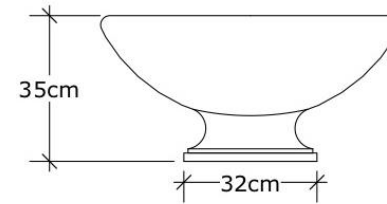

POT-01.4

POT-01.5

Modelo	Dimensiones	Concreto	Resina
POT-01.1	78cm H x 100cm Ø	NO	€321,300.00
POT-01.2	58cm H x 74cm Ø	€104,300.00	€197,600.00
POT-01.3	40cm H x 51cm Ø	€60,100.00	€109,900.00
POT-01.4	30cm H x 38cm Ø	€33,900.00	€72,500.00
POT-01.5	20cm H x 27cm Ø	€21,200.00	€58,200.00

POT-02.1

POT-02.2

POT-02.3

Modelo	Dimensiones	Concreto	Resina
POT-02.1	50cm H x 90cm Ø	NO	¢224,500.00
POT-02.2	35cm H x 72cm Ø	¢73,500.00	¢145,400.00
POT-02.3	19cm H x 54cm Ø	¢35,300.00	¢80,200.00

Modelo	Dimensiones	Concreto	Resina
POT-03.1	75cm H x 41cm W	NO	¢138,900.00
POT-03.2	50cm H x 40cm W	¢58,600.00	¢134,800.00
POT-03.3	40cm H x 39cm W	¢51,000.00	¢104,200.00
POT-03.4	35cm Hx100cm Lx35cm W	NO	¢140,900.00
POT-03.5	95cm H x 50cm W	NO	¢211,300.00

POT-05.1

POT-05.2

POT-05.3

Modelo	Dimensiones	Concreto	Resina
POT-05.1	90cm H x 35cm Ø	¢82,800.00	¢149,800.00
POT-05.2	70cm H x 33cm Ø	¢64,900.00	¢128,600.00
POT-05.3	50cm H x 31cm Ø	¢51,300.00	¢102,800.00

POT-06.1

POT-06.2

POT-06.3

POT-06.4

Modelo	Dimensiones	Concreto	Resina
POT-06.1	83cm H x 83cm W	¢176,600.00	¢391,900.00
POT-06.2	83cm H x 55cm W	¢122,600.00	¢246,000.00
POT-06.3	40cm H x 40cm Ø	¢49,000.00	¢101,100.00
POT-06.4	70cm H x 70cm Ø	¢127,900.00	¢274,200.00