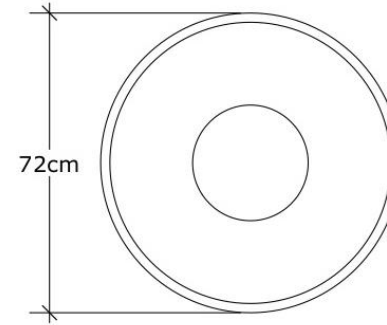

POT-01.4

POT-01.5

Modelo	Dimensiones	Concreto	Resina
POT-01.1	78cm H x 100cm Ø	NO	€321,300.00
POT-01.2	58cm H x 74cm Ø	€104,300.00	€197,600.00
POT-01.3	40cm H x 51cm Ø	€60,100.00	€109,900.00
POT-01.4	30cm H x 38cm Ø	€33,900.00	€72,500.00
POT-01.5	20cm H x 27cm Ø	€21,200.00	€58,200.00

POT-02.1

POT-02.2

POT-02.3

Modelo	Dimensiones	Concreto	Resina
POT-02.1	50cm H x 90cm Ø	NO	¢224,500.00
POT-02.2	35cm H x 72cm Ø	¢73,500.00	¢145,400.00
POT-02.3	19cm H x 54cm Ø	¢35,300.00	¢80,200.00

Modelo	Dimensiones	Concreto	Resina
POT-03.1	75cm H x 41cm W	NO	¢138,900.00
POT-03.2	50cm H x 40cm W	¢58,600.00	¢134,800.00
POT-03.3	40cm H x 39cm W	¢51,000.00	¢104,200.00
POT-03.4	35cm Hx100cm Lx35cm W	NO	¢140,900.00
POT-03.5	95cm H x 50cm W	NO	¢211,300.00

POT-05.1

POT-05.2

POT-05.3

Modelo	Dimensiones	Concreto	Resina
POT-05.1	90cm H x 35cm Ø	¢82,800.00	¢149,800.00
POT-05.2	70cm H x 33cm Ø	¢64,900.00	¢128,600.00
POT-05.3	50cm H x 31cm Ø	¢51,300.00	¢102,800.00

POT-06.1

POT-06.2

POT-06.3

POT-06.4

Modelo	Dimensiones	Concreto	Resina
POT-06.1	83cm H x 83cm W	¢176,600.00	¢391,900.00
POT-06.2	83cm H x 55cm W	¢122,600.00	¢246,000.00
POT-06.3	40cm H x 40cm Ø	¢49,000.00	¢101,100.00
POT-06.4	70cm H x 70cm Ø	¢127,900.00	¢274,200.00